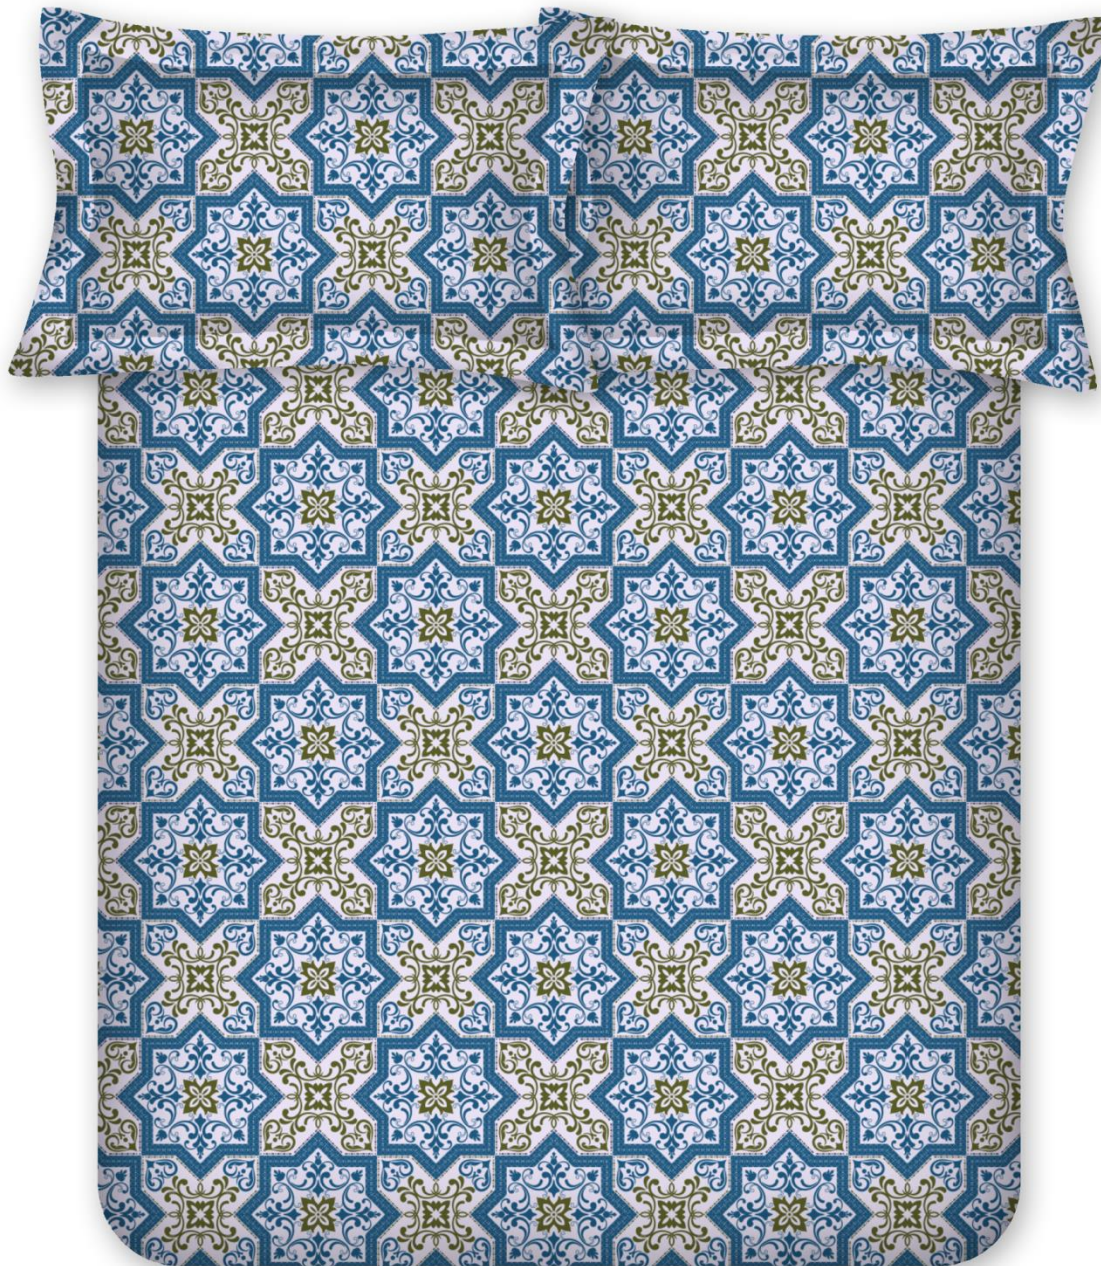

04

D.N. 7494

A